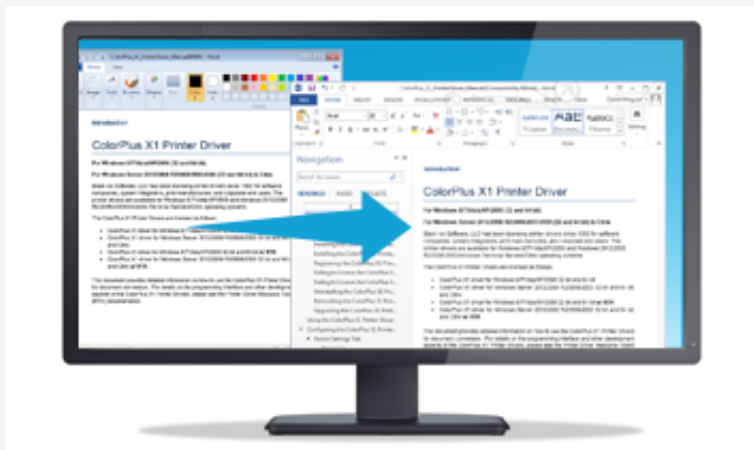

### Print and OCR at the same time!

The Black Ice Printer Drivers version 13.90 includes the **new "One Click to Print and OCR"** feature. This feature is designed to **OCR digitized documents during the printing process such as Medical record, Faxes, Archived document and PDFs in Image format into editable and searchable text.** The OCR feature can be used for text extraction for content based applications. The OCR feature is available in the retail "End User" TIFF/Monochrome, ColorPlus and PDF printer drivers. and the Black Ice OEM printer drivers.