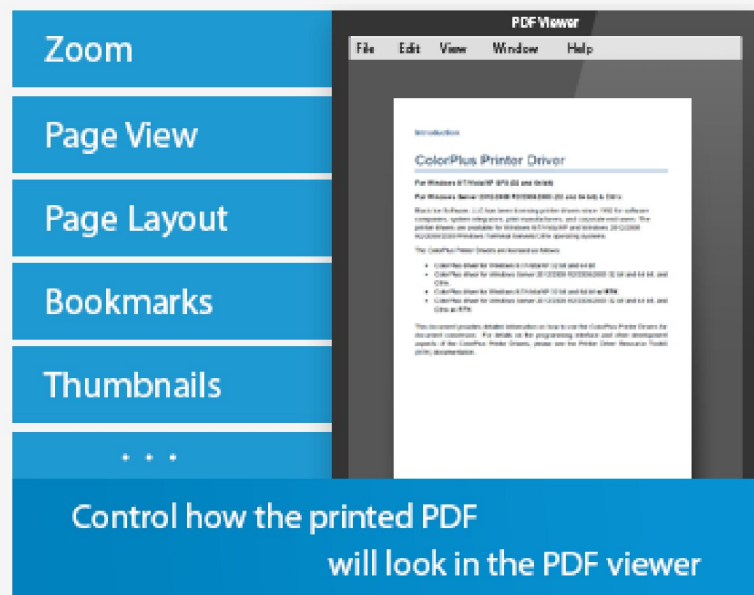

The new Open PDF Settings in the latest release of Black Ice Printer Driver can configure the printed PDF document to the following:

- **Page Layout** settings to display a Single Page or Two Pages on the screen at the same time.
- **Page View** settings to display Thumbnails, Bookmarks or open the PDF document in Full Screen.
- **Open at Page** feature to open the PDF document at a specific page number.
- **Magnification** to scale the PDF to height or width, or to specify custom zoom percentage.
- **User Interface Options** to hide menu bar, toolbar and windows controls on the PDF viewer.
- **Window Option** to show the document title, fit window to initial page and center window on screen.